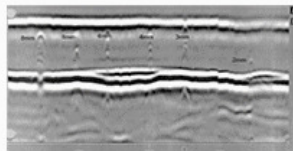

Finalization of the first automated SAUL inspection of composite parts.

SAUL

Surface-Adapting ULtrasound

The first industrial application of the SAUL method is being finalized at the customer site. The application is dedicated for composite inspection. The implemented solution is fully automated: 1 probe, 1 software, 1 file, handling 250+ geometries. M2M will welcome you for a SAUL demonstration during the JEC composite show (see below).

Check out our technology page [here](#).

TestPEP project is ongoing.

TestPEP is a European project started in February 2010, aiming to develop an automated solution for the inspection of welded joints in plastic pipes. This 36-month project is part of the European Union 7th framework program. It involves 15 organizations from seven countries, including M2M from France.